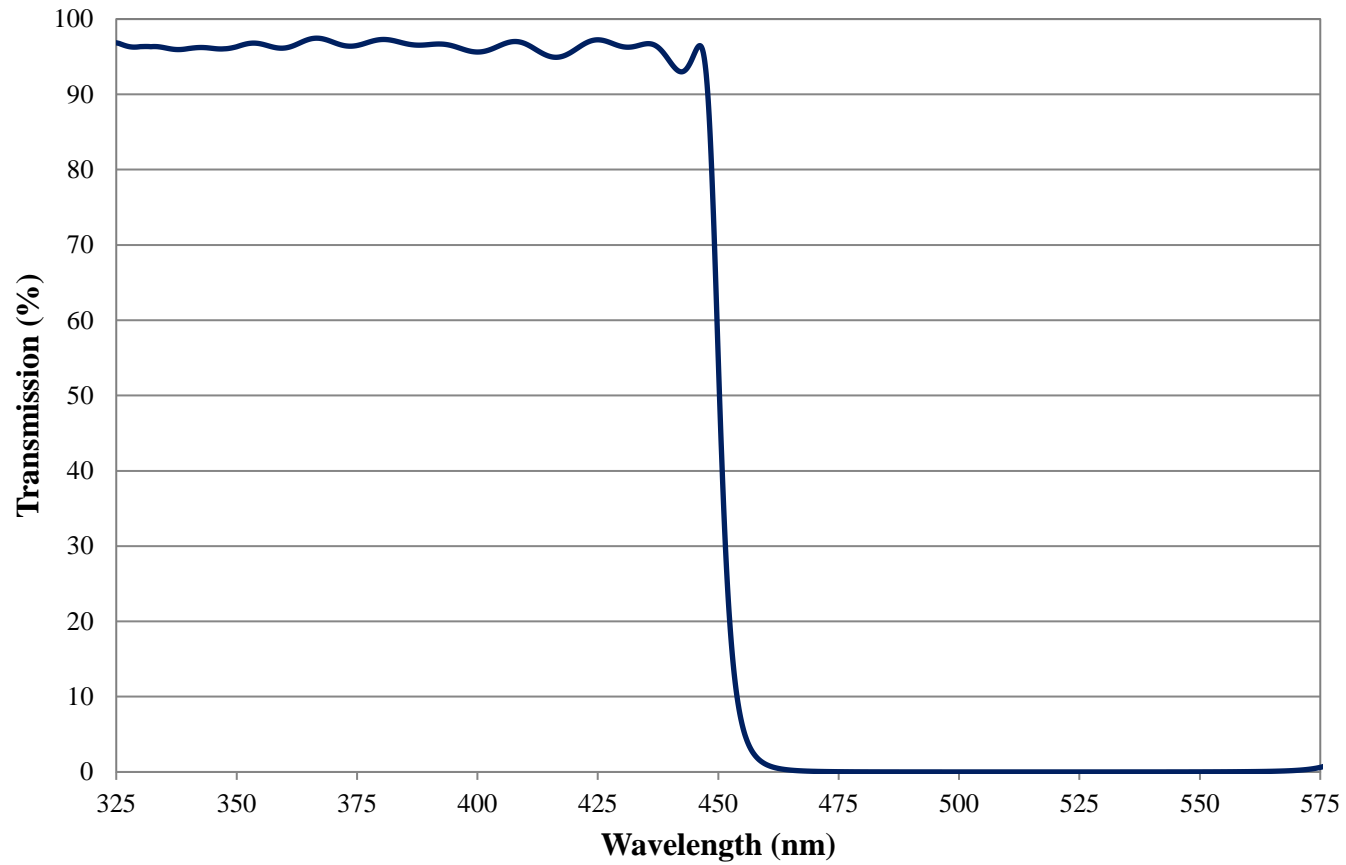

Coating Curve

Edmund Optics Inc.
USA | Asia | Europe

COATING CURVE

450nm OD 2.0 Shortpass Filter FOR REFERENCE ONLY

Coating Curve

Edmund Optics Inc.
USA | Asia | Europe

COATING CURVE

450nm OD 2.0 Shortpass Filter FOR REFERENCE ONLY