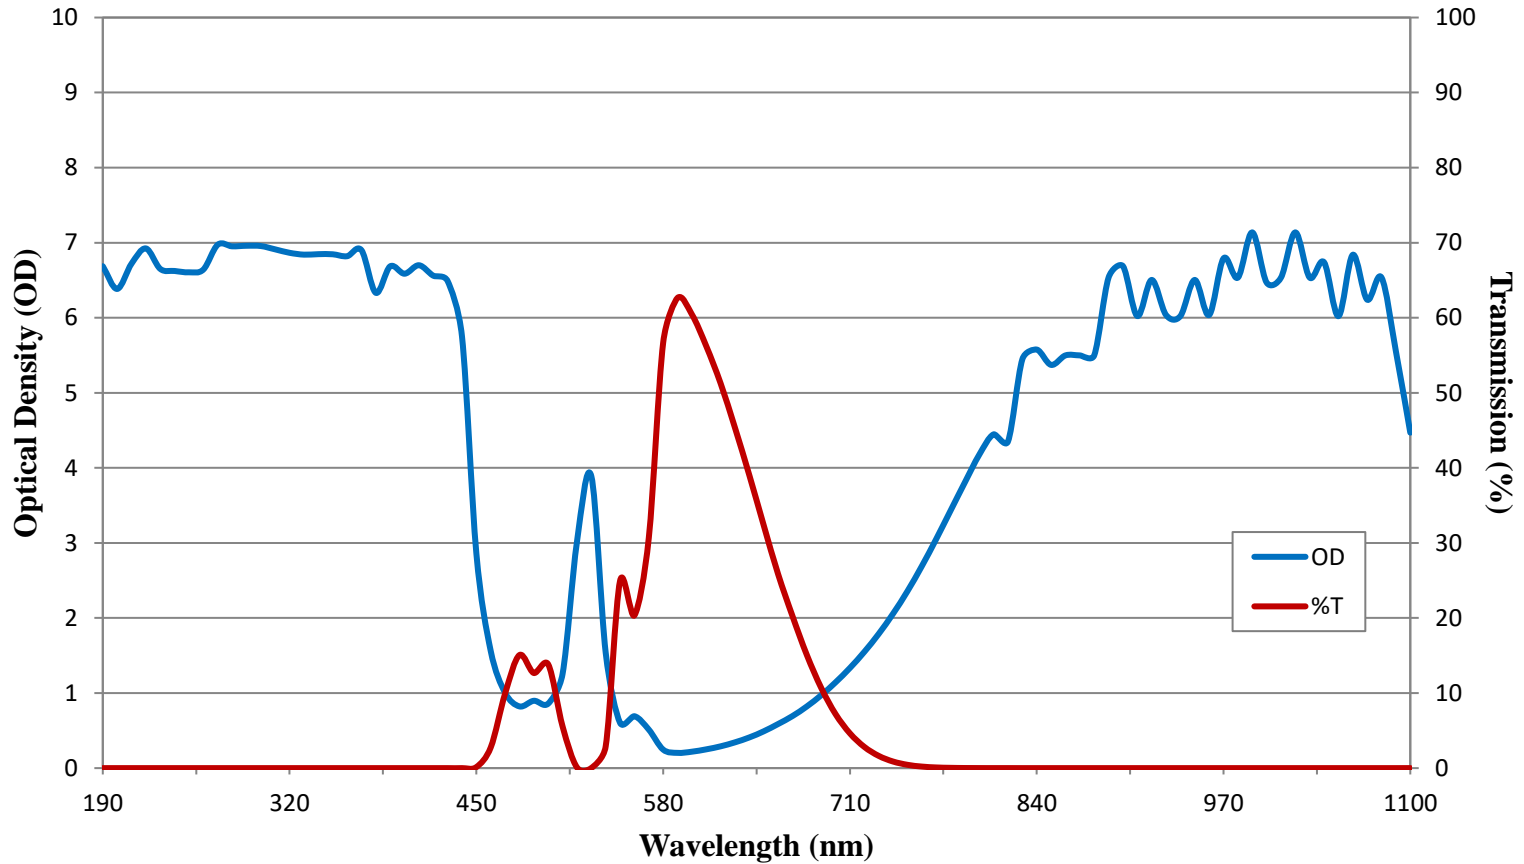

Performance Curve

Edmund Optics Inc.
USA | Asia | Europe

LA04 Laser Safety Eyewear OD/Transmission FOR REFERENCE ONLY

PERFORMANCE CURVE